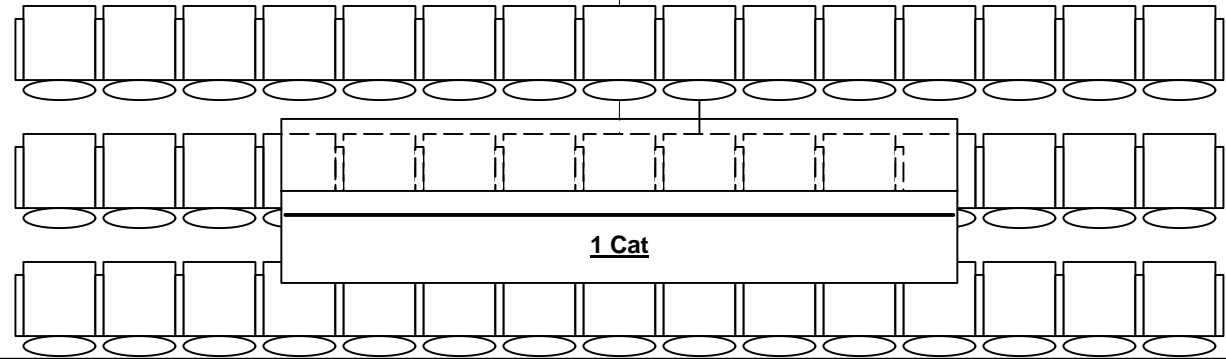

Loading Dock

Fly Rail

Light Shop

Fly Rail

To Downstairs

Fly Rail

Scene Shop

Curtain Winch

Drawn By: Sean P. Crowley  
(sean@seancrowley.net)

Scale  
1/4"=1'-0"

Drawn:  
10 Aug 2005

SR Torm

SL Torm

€

1 Cat