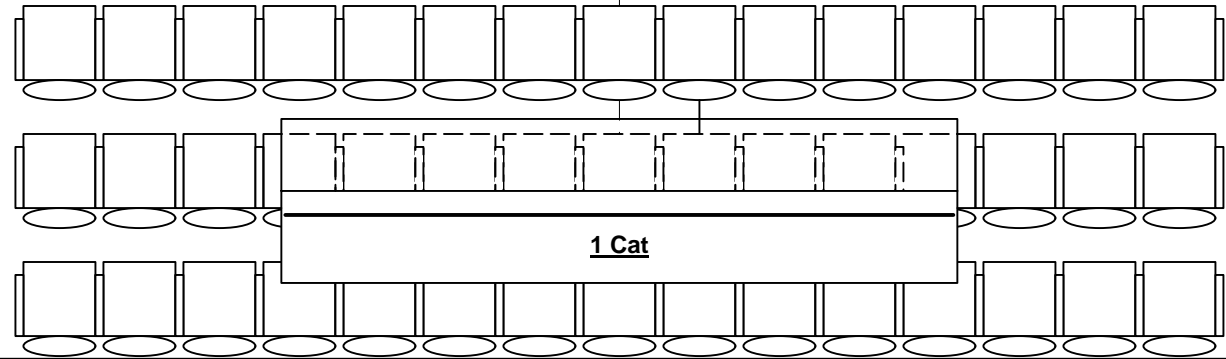

Drawn By: Sean P. Crowley
(sean@seancrowley.net)

Scale
1/4"=1'-0"

Drawn:
10 Aug 2005

SR Torm

SL Torm

€

1 Cat