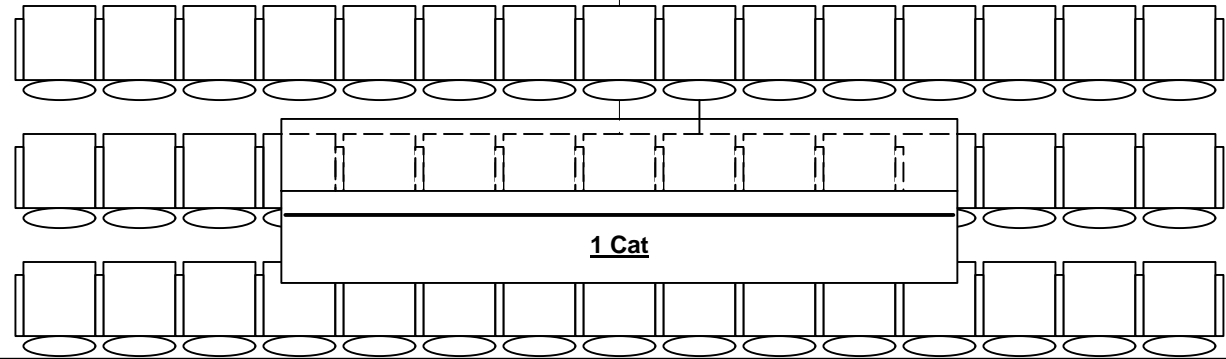

35'-0"
30'-0"
25'-0"
20'-0"
15'-0"
10'-0"
5'-0"
0"
5'-0"

Lineset Schedule

| | | | | | | | | | | | | |
|----------|----------|-------------------------|----------|---------|---------|---------|------------------------|---------|---------|------------------------|-------------------------------|---------------------|
| Line 13: | Line 12: | Line 11: 3E (Dead Hung) | Line 10: | Line 9: | Line 8: | Line 7: | Line 6: 2E (Dead Hung) | Line 5: | Line 4: | Line 3: 1E (Dead Hung) | Line 2: Main Curtain Traveler | Line 1: Main Teaser |
| | | Trim: 16' 2" | | | | | Trim: 14' 10.5" | | | Trim: 14' 9.5" | | |

Plate:
1
of 3

Groundplan

Scale
1/4"=1'-0"
Drawn:
10 Aug 2005

SR Torm

SL Torm

€

1 Cat