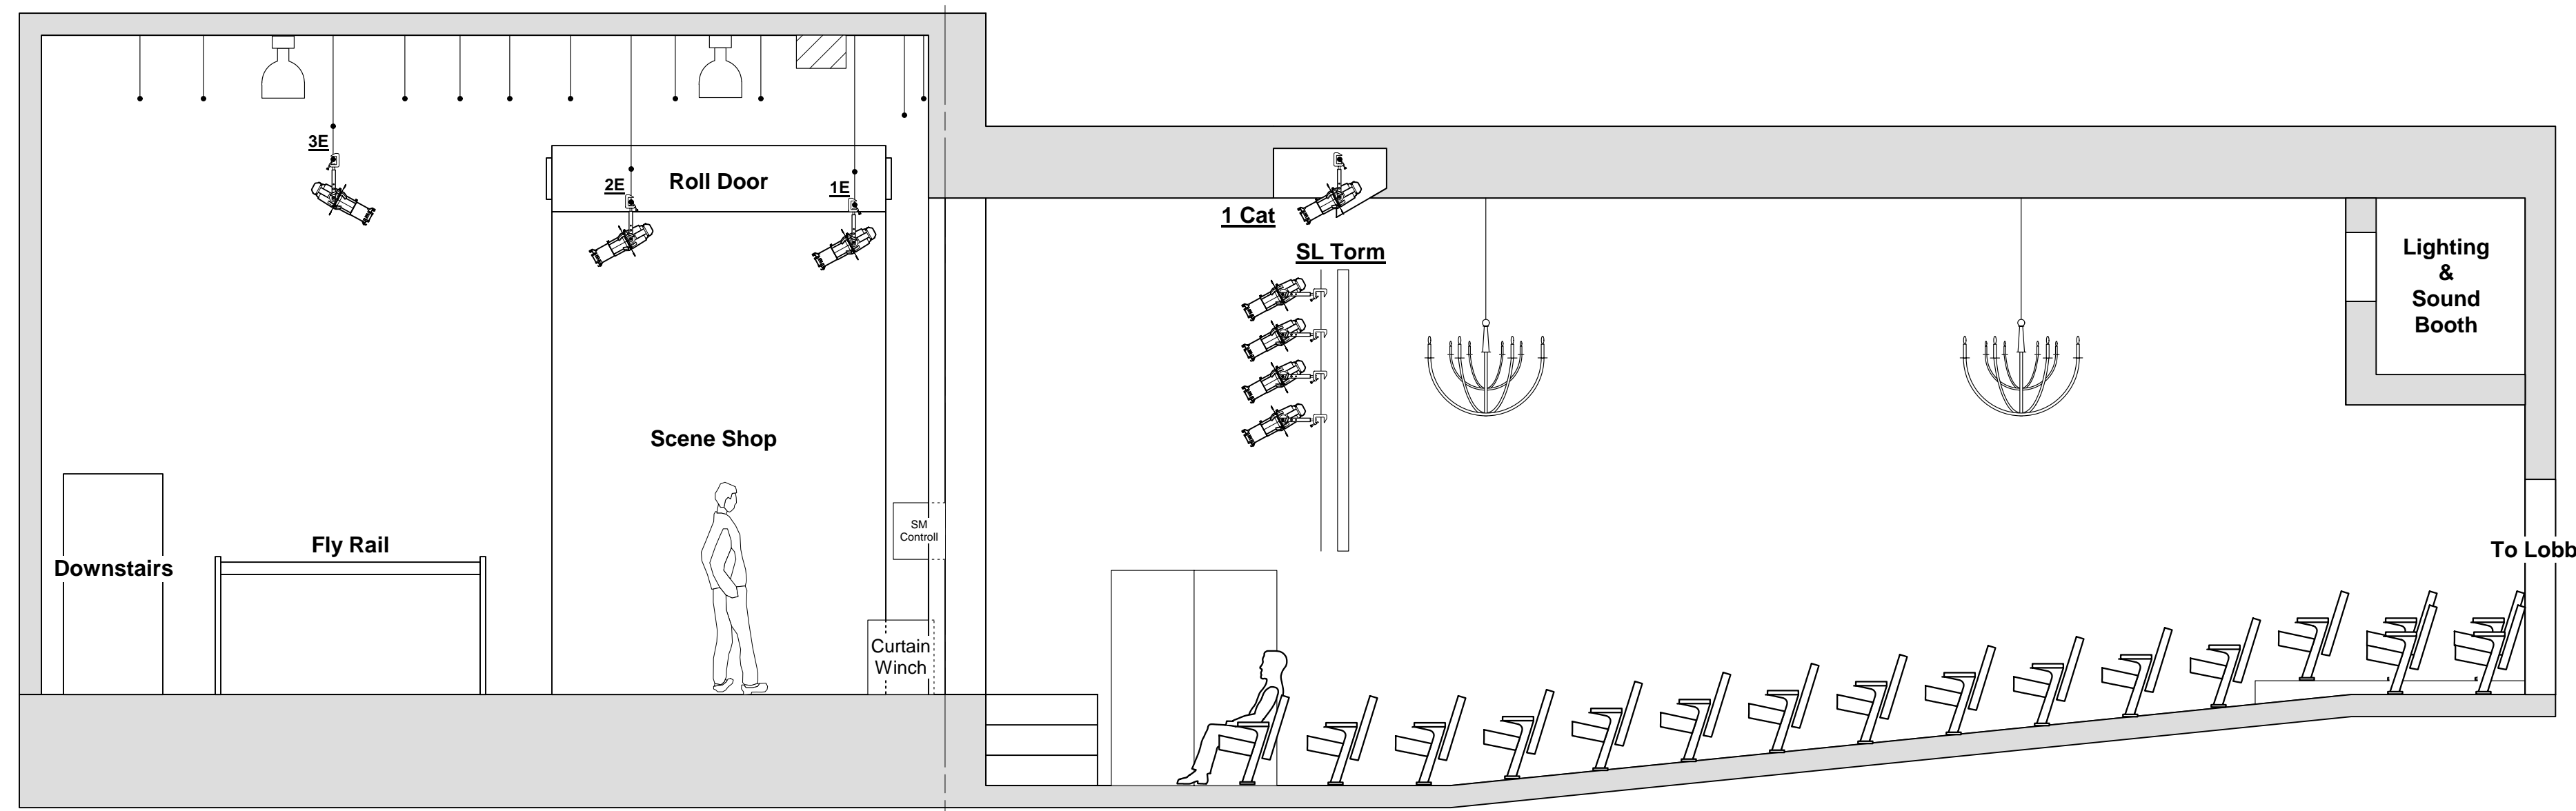

Scale: 1/4" = 1'-0"

Plate:
2 of **3**

SR CL Section
Drawn: 10 Aug 2005

30'-0" 25'-0" 20'-0" 15'-0" 10'-0" 5'-0" 0" 5'-0" 10'-0" 15'-0" 20'-0" 25'-0" 30'-0" 35'-0" 40'-0" 45'-0" 50'-0"

35'-0"
30'-0"
25'-0"
20'-0"
15'-0"
10'-0"
5'-0"
0"
5'-0"

35'-0"
30'-0"
25'-0"
20'-0"
15'-0"
10'-0"
5'-0"
0"
5'-0"

Lineset Schedule

| | | | | | | | | | | | | |
|----------|----------|-------------------------|----------|---------|---------|---------|------------------------|---------|---------|------------------------|-------------------------------|---------------------|
| Line 13: | Line 12: | Line 11: 3E (Dead Hung) | Line 10: | Line 9: | Line 8: | Line 7: | Line 6: 2E (Dead Hung) | Line 5: | Line 4: | Line 3: 1E (Dead Hung) | Line 2: Main Curtain Traveler | Line 1: Main Teaser |
| | | Trim: 16' 2" | | | | | Trim: 14' 10.5" | | | Trim: 14' 9.5" | | |